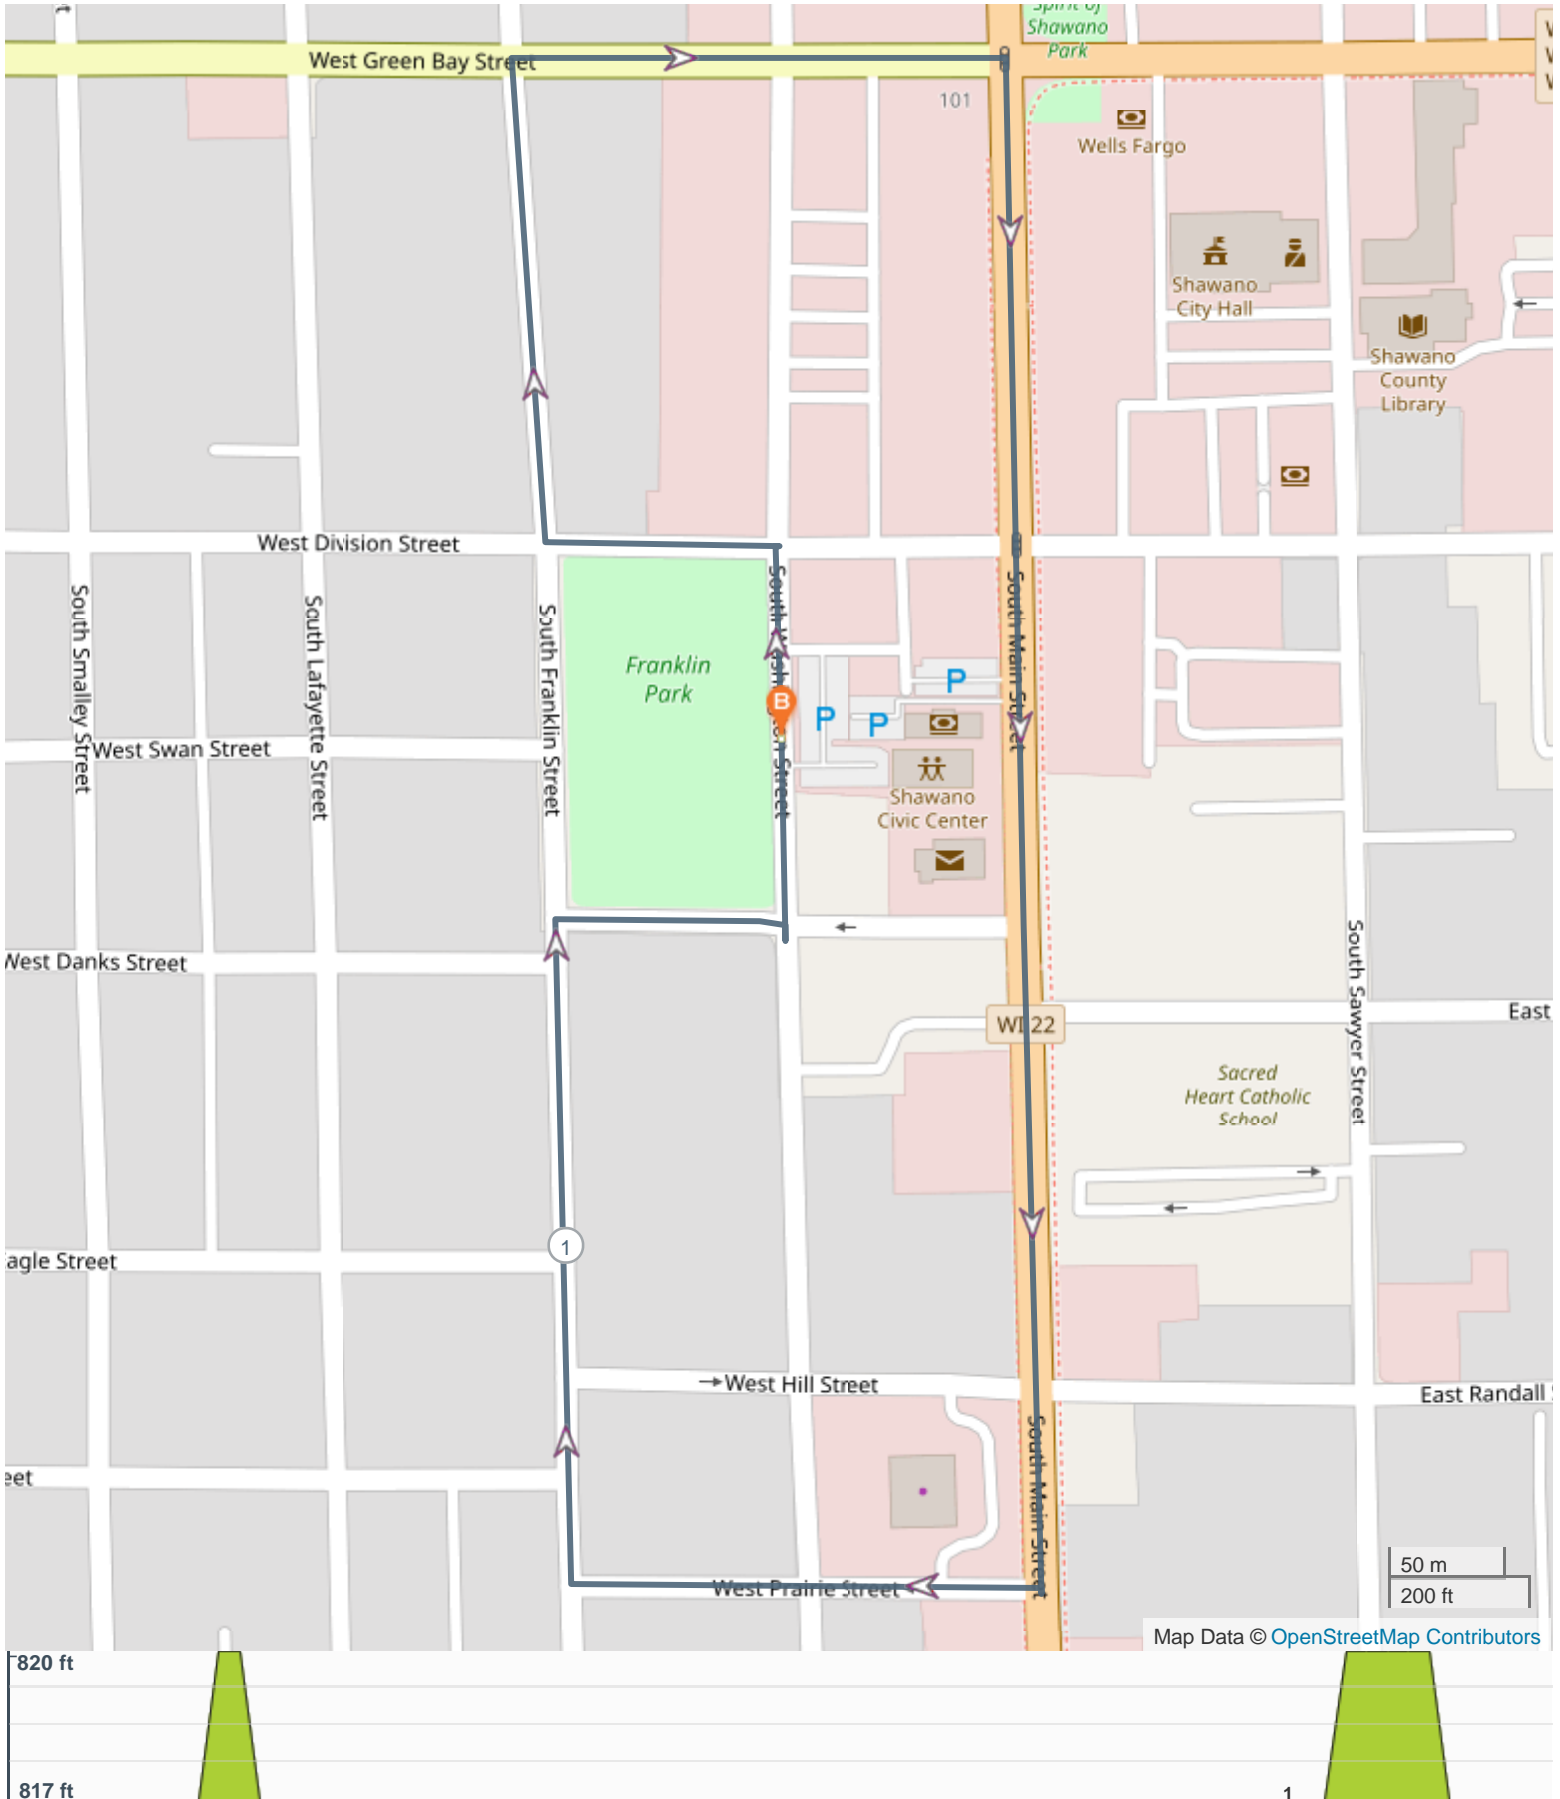

2024 Recovery Awareness Walk 1.2 Mile

820 ft
817 ft

ROUTE DIRECTIONS

No	Miles	Turn	Directions
1	0.000		Start on South Washington Street
2	0.052	➔	Turn right onto West Division Street
3	0.114	➤	Turn left onto South Franklin Street
4	0.244	➔	Turn right onto West Green Bay Street
5	0.375	➔	Turn right onto South Main Street
6	0.784	➤	Turn left onto West Prairie Street
7	0.909	➔	Turn right onto South Franklin Street
8	1.086	➔	Turn right onto West Presbyterian Street
9	1.147	➔	Turn right onto South Washington Street
10	1.204		FINISH